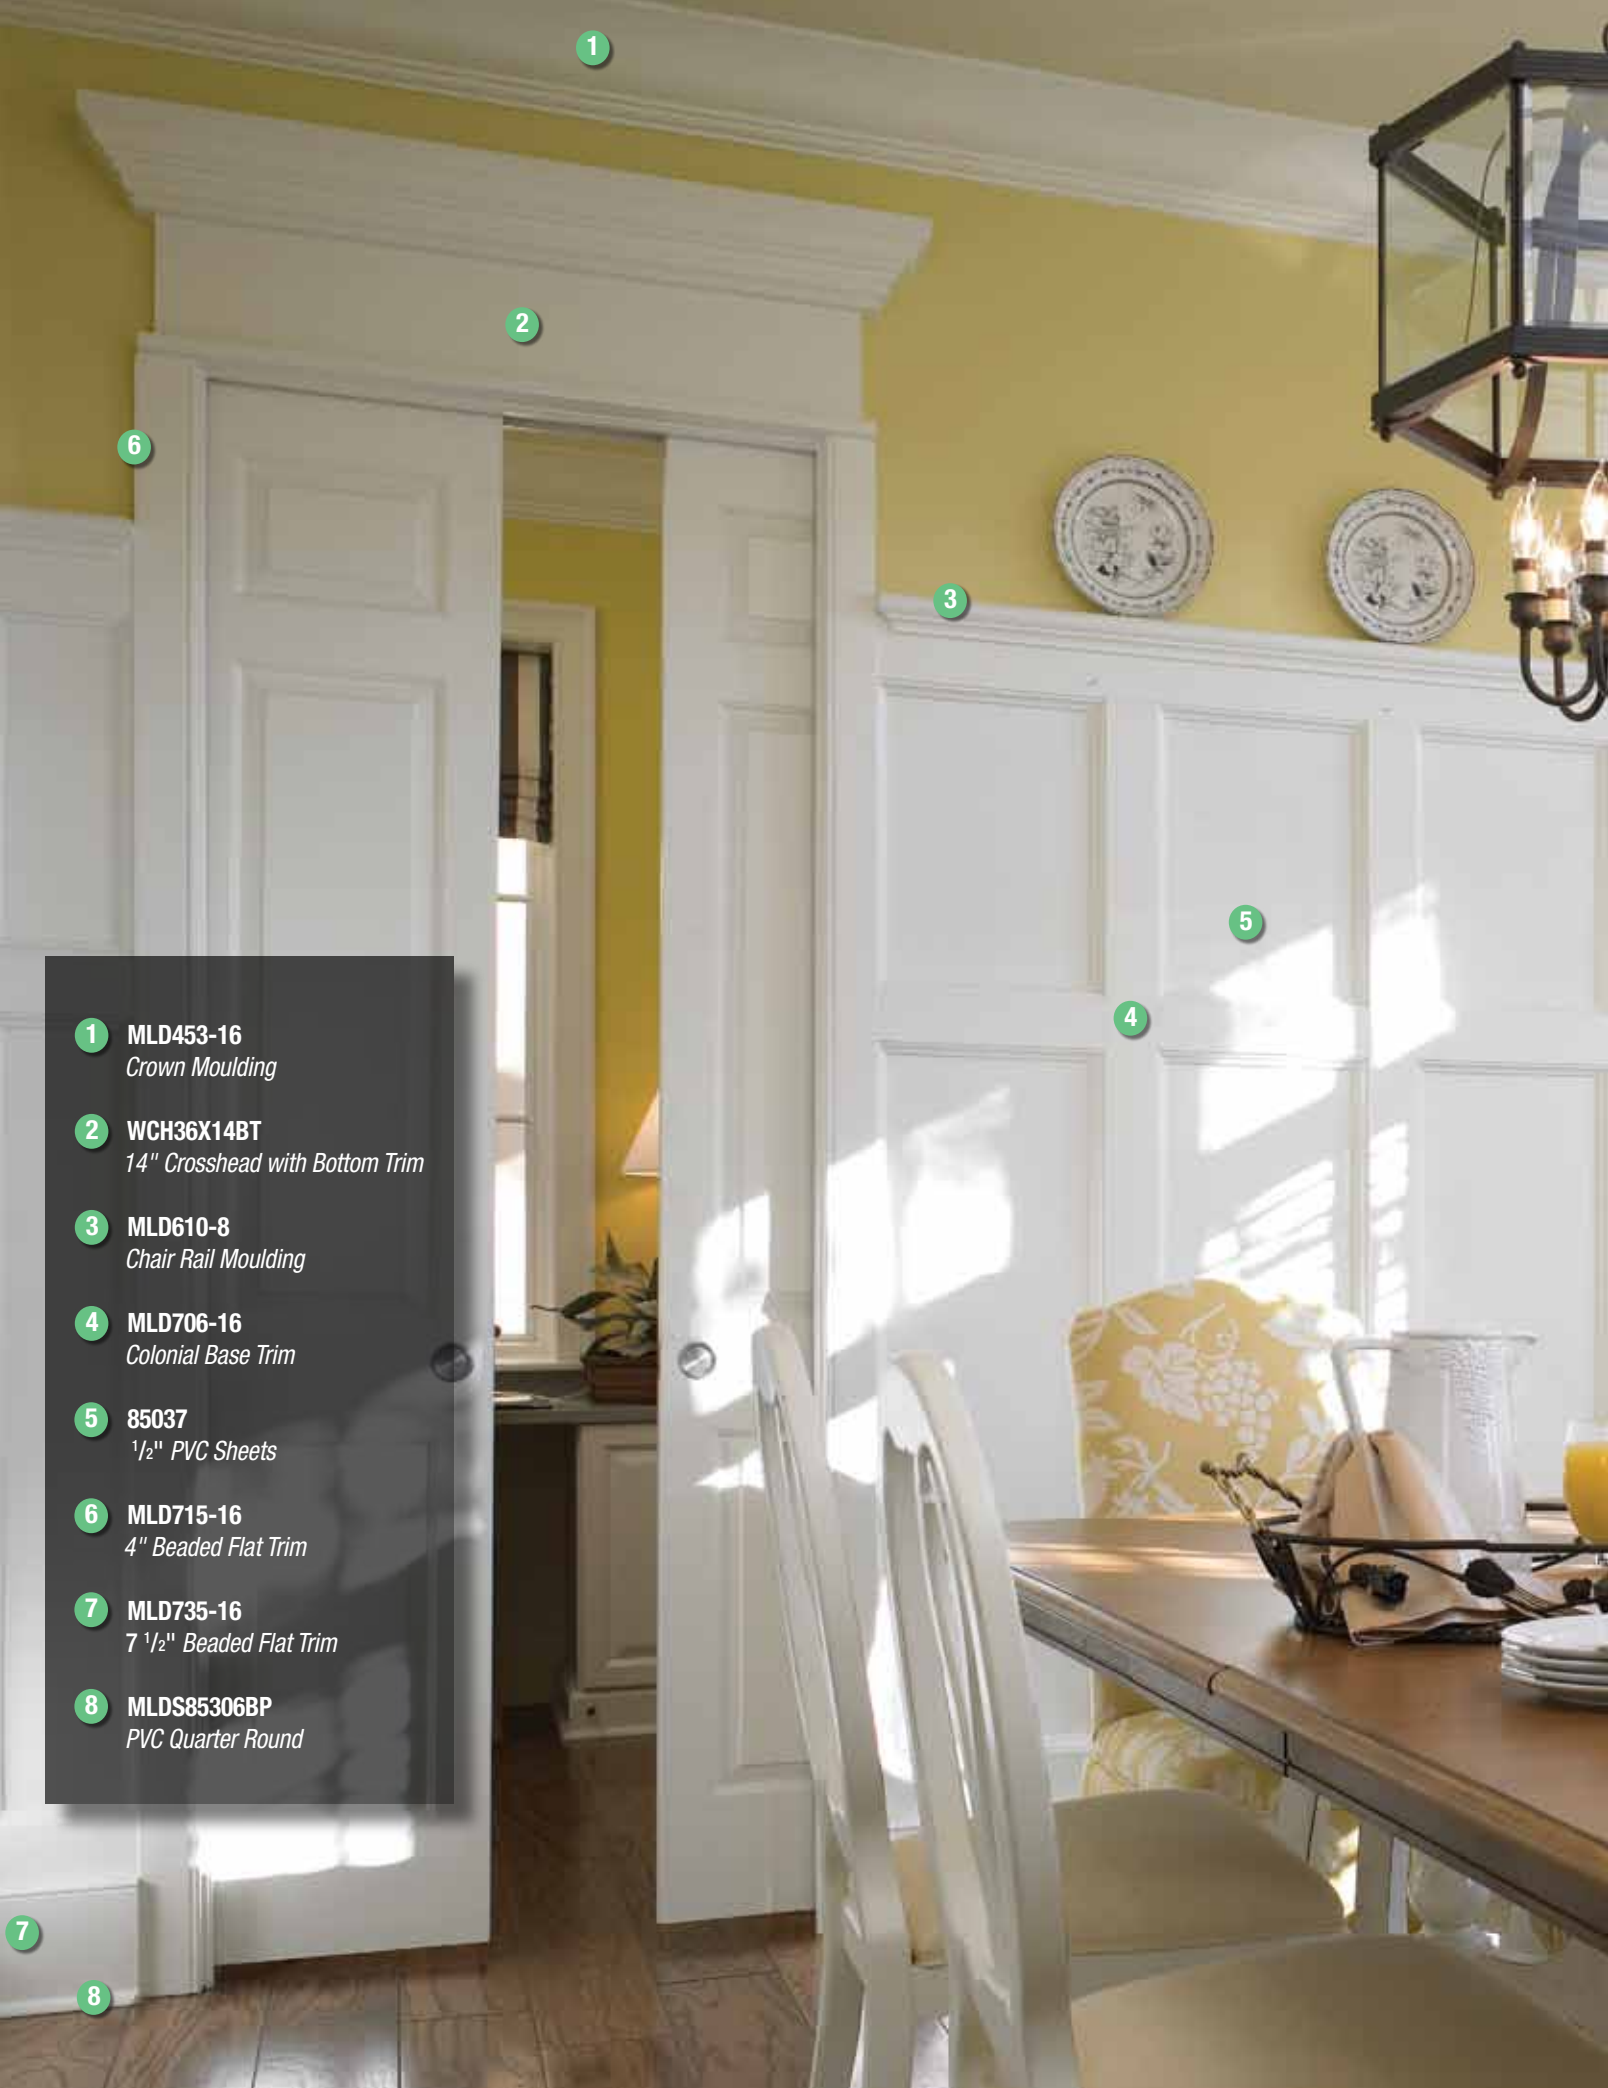

- 1 Taper Cap
- 2 Post
- 3 Post Kit Base

QuickRail® Straight Rail Kit

- 4 Deluxe Top Rail
- 5 Square Spindle
- 6 Flat Bottom Rail
- 7 Crush Block
- 8 Top Rail 45° Adapter
- 9 Bottom Rail 45° Adapter
- 10 Top Rail Bracket Cover
- 11 Bottom Rail Bracket Cover