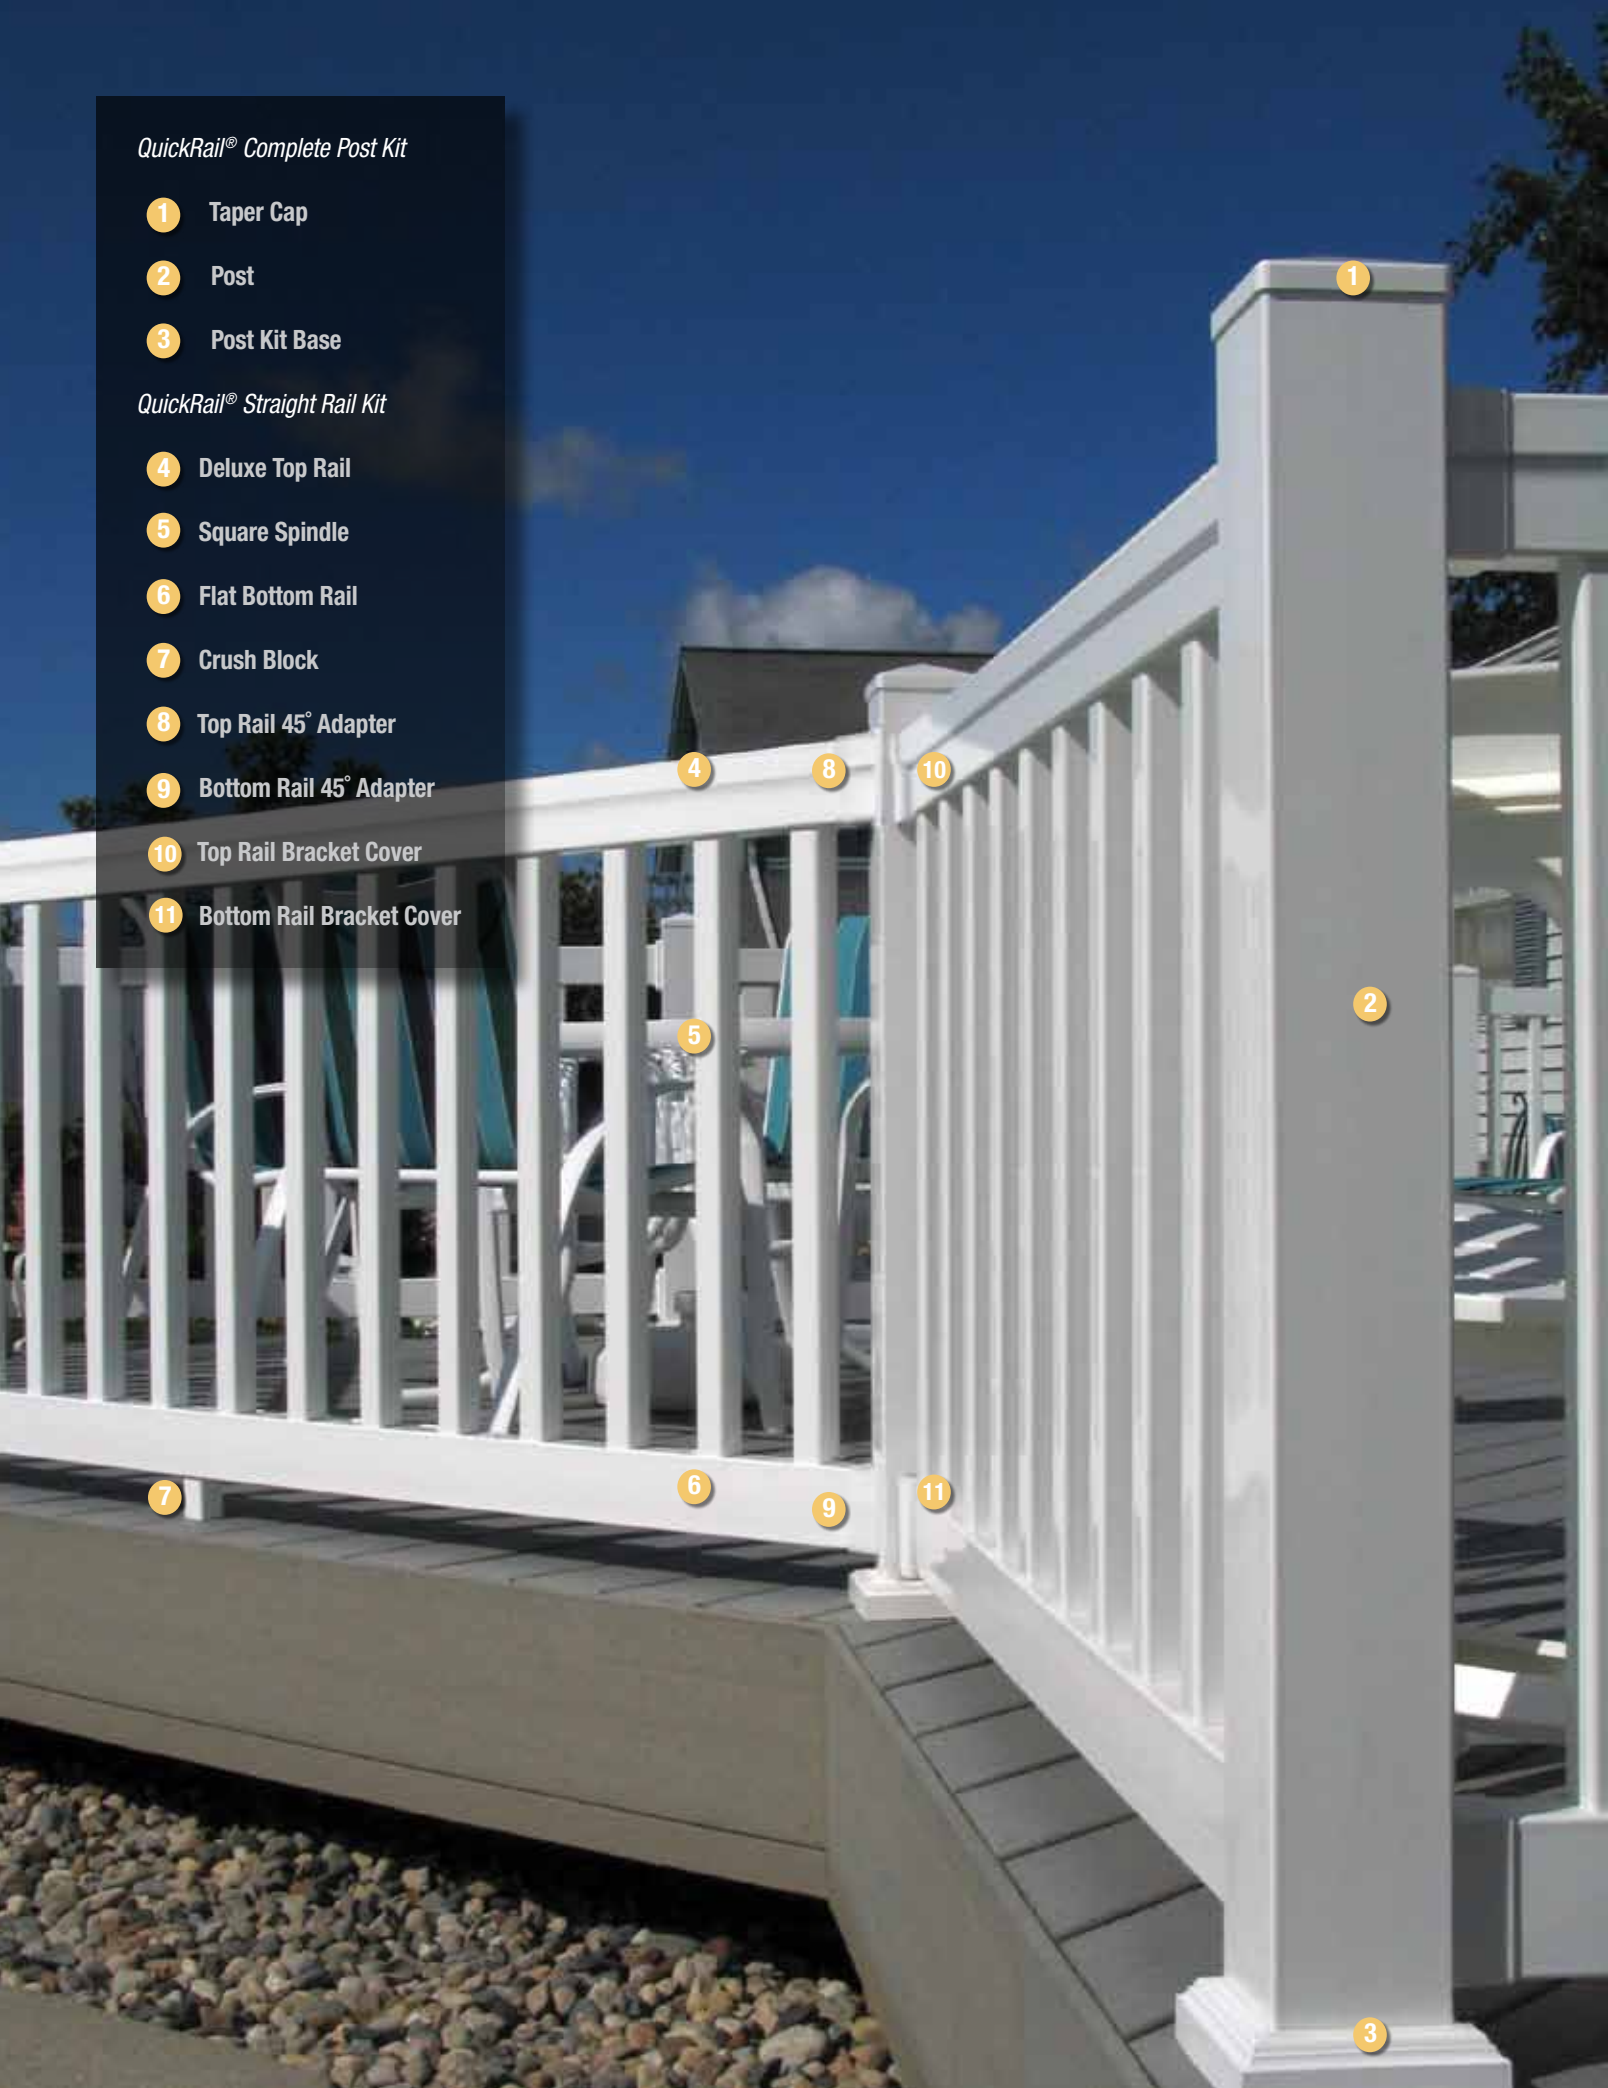

- 1 Taper Cap
- 2 Post
- 3 Post Kit Base

QuickRail® Straight Rail Kit

- 4 Deluxe Top Rail
- 5 Square Spindle
- 6 Flat Bottom Rail
- 7 Crush Block
- 8 Top Rail 45° Adapter
- 9 Bottom Rail 45° Adapter
- 10 Top Rail Bracket Cover
- 11 Bottom Rail Bracket Cover